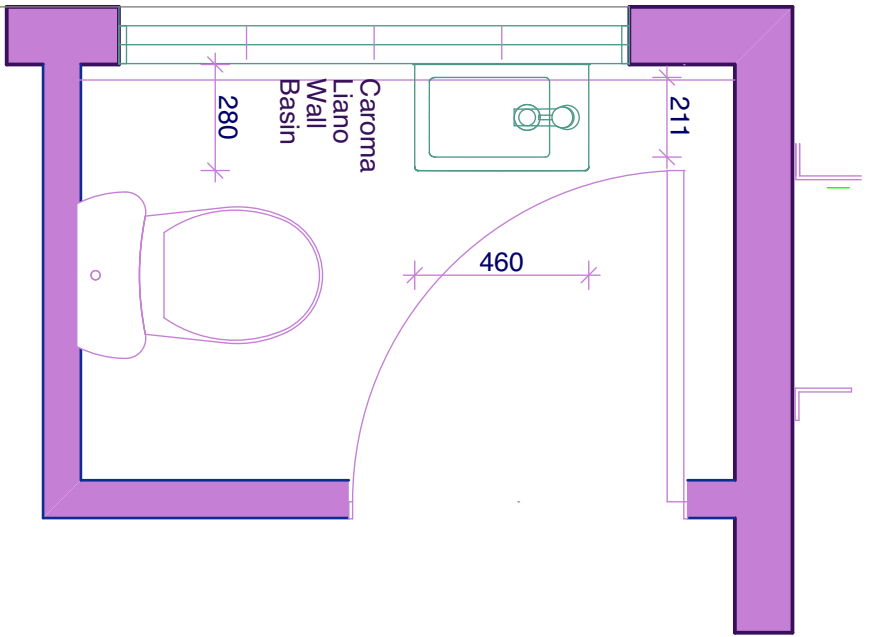

R O G E R

T O D D

A R C H I T E C T

www.roger todd architect.com.au

toddarch@powerup.com.au

Basin Options

1:20 at A4 July 2018