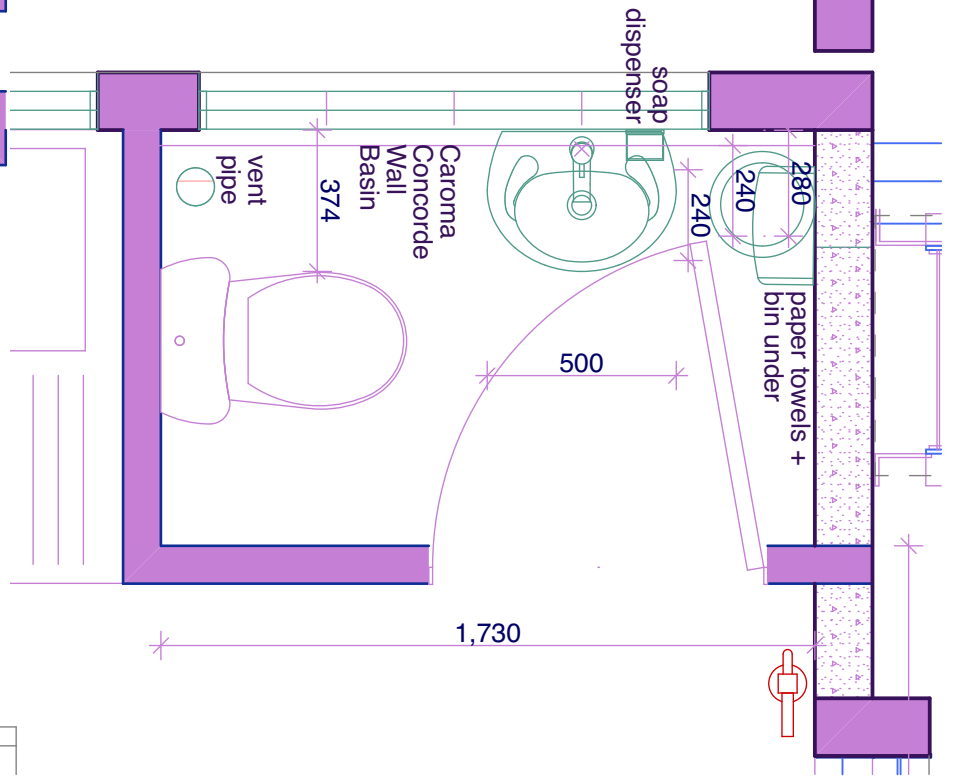

R O G E R

T O D D

A R C H I T E C T

www.roger todd architect.com.au

toddarch@powerup.com.au

Basin Options

1:20 at A4 July 2018