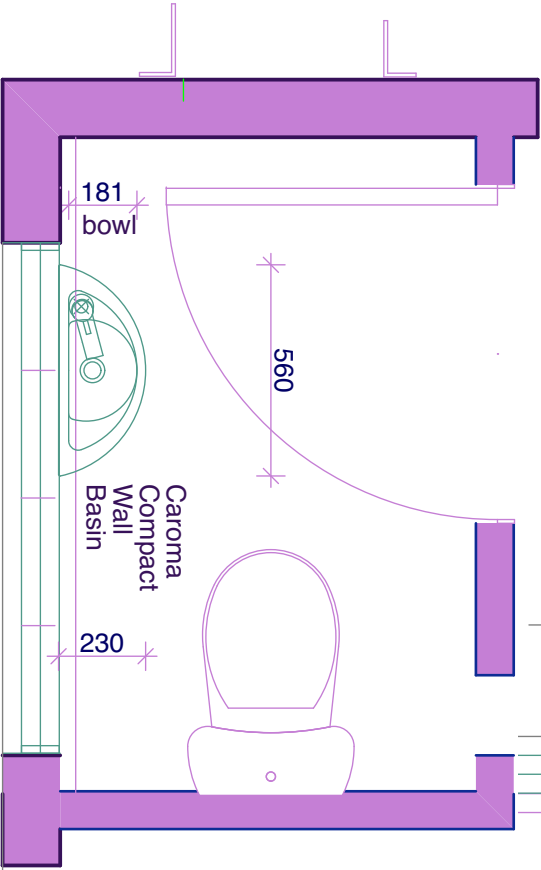

R O G E R

T O D D

A R C H I T E C T

www.roger todd architect.com.au

toddarch@powerup.com.au

Basin Options

1:20 at A4 July 2018