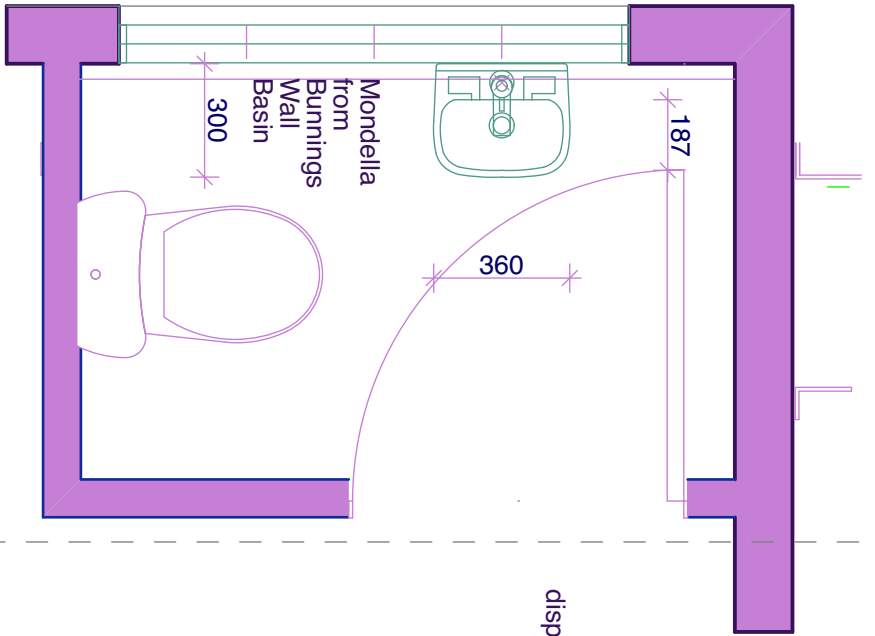

R O G E R

T O D D

A R C H I T E C T

www.roger todd architect.com.au

toddarch@powerup.com.au

Basin Options

1:20 at A4 July 2018